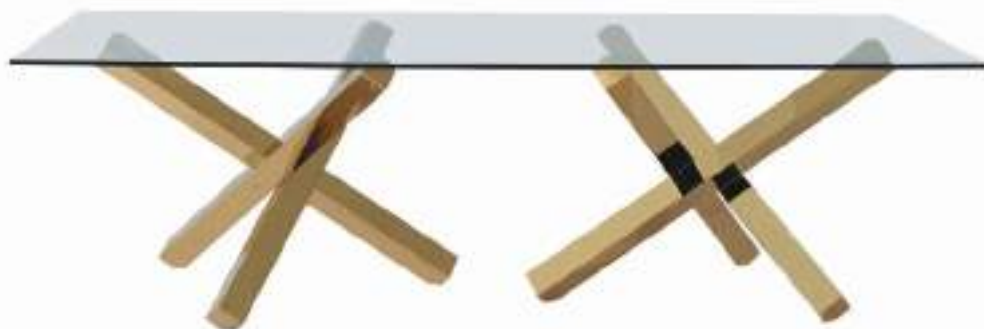

PICCOLA design

FEBRERO 2021

Mesa de Comedor Unico Chico Gold  
Y-206 1LS-GO 2000X1000X750

Mesa Lateral Unico Gold  
Z-206 1L-GO-1 600X600X500

Mesa de Centro Unico Gold  
Z-206 1L-GO 1300X700X430

Mesa de Comedor Maxine Gold Uv  
Y-168 1GUV 2400X1200X750

Mesa de Comedor Maxine Gold  
Y-168 1G 2400X1200X750

Mesa de Comedor Grecia Silver/Gold  
Y-1633-1 2000X1000X790

Mesa de Comedor Maxine Acero Espejo  
Y-168 1A 2400X1200X750

Mesa de Comedor Barcelona Gold  
Y-0313GO 2100X1100X750