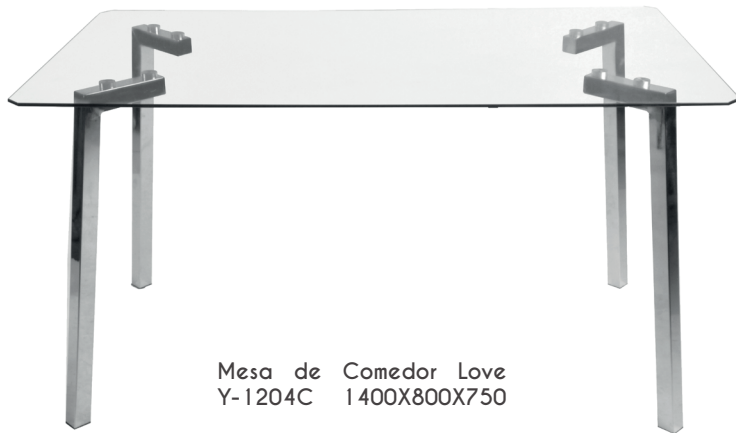

Mesa de Comedor Estrella Redonda  
Y-1202R D1150X750

Mesa de Comedor Estrella Rectangular  
Y-1202 1300X800X750

Mesa de Comedor Loreta Rect. NP  
Y-6402 1300X800X750

Mesa de Comedor 2 Loreta NP  
Y-64028 2100X1100X750

Mesa de Comedor 2 Emma  
Y-1657 2100X1100X750

Mesa de Comedor Emma Rectangular  
Y-6525 1500X900X750

Mesa de Centro Emma Rect.  
Z-0083 1200x600x450

Mesa de Comedor Cuadrada Emma  
Y-008 1000X1000X750

Mesa de Centro Emma NP  
Z-4408 900x900x450

Mesa Lateral Emma  
Z-4408-1 600x600x550

Mesa de Comedor Love  
Y-1204C 1400X800X750

Consola Love  
YG-1204C 1250X400X750

Mesa de Centro Love  
Z-1204C 1200X650X450

Mesa Lateral Love  
Z-1204C-1 600X600X480