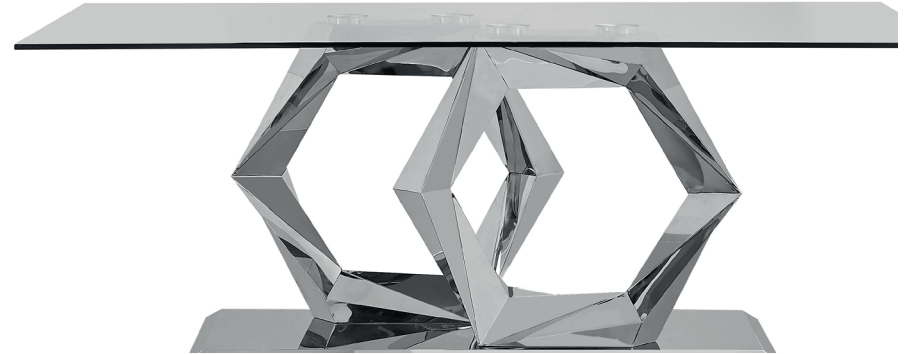

Mesa de Comedor Maxine Gold  
Y-168 1G 2400X1200X750

Mesa de Comedor Grecia Silver/Gold  
Y-1633-1 2000X1000X790

Mesa de Comedor Maxine Acero Espejo  
Y-168 1A 2400X1200X750

Mesa de Comedor Barcelona Gold  
Y-0313GO 2100X1100X750

Mesa de Comedor Barcelona Acero Inox  
Y-0313 2100X1100X750  
Mesa de Comedor Barcelona Ant  
Y-2070 2100X1100X750

Mesa de Comedor Gabrielle  
Y-0279 1800X1100X760

Consola Gabrielle  
YG-0279 1500X500X800

Mesa de Centro Gabrielle  
Z-0279 1200X700X450

Mesa Lateral Gabrielle  
Z-0279-1 650X650X550

Mesa de Comedor Gamma  
Y-0278 1800X900X760

Mesa de Comedor Rachel Acero Espejo  
Y-1675 2000X1000X750

Mesa de Comedor Alexia  
Y-303-NE 2000X1000X750

Mesa de Comedor Alexia Chica  
Y-303S-NE 1500X900X750

Consola Alexia  
YG-303-NE 1400X450X750

Mesa de Centro Alexia  
Z-303-NE 1300X700X450

Mesa Lateral Alexia  
Z-303-1-NE 600X600X550

Mesa de Comedor Granada  
Marmol Negro Cristal  
Y-1681MNE 2200X1000X780